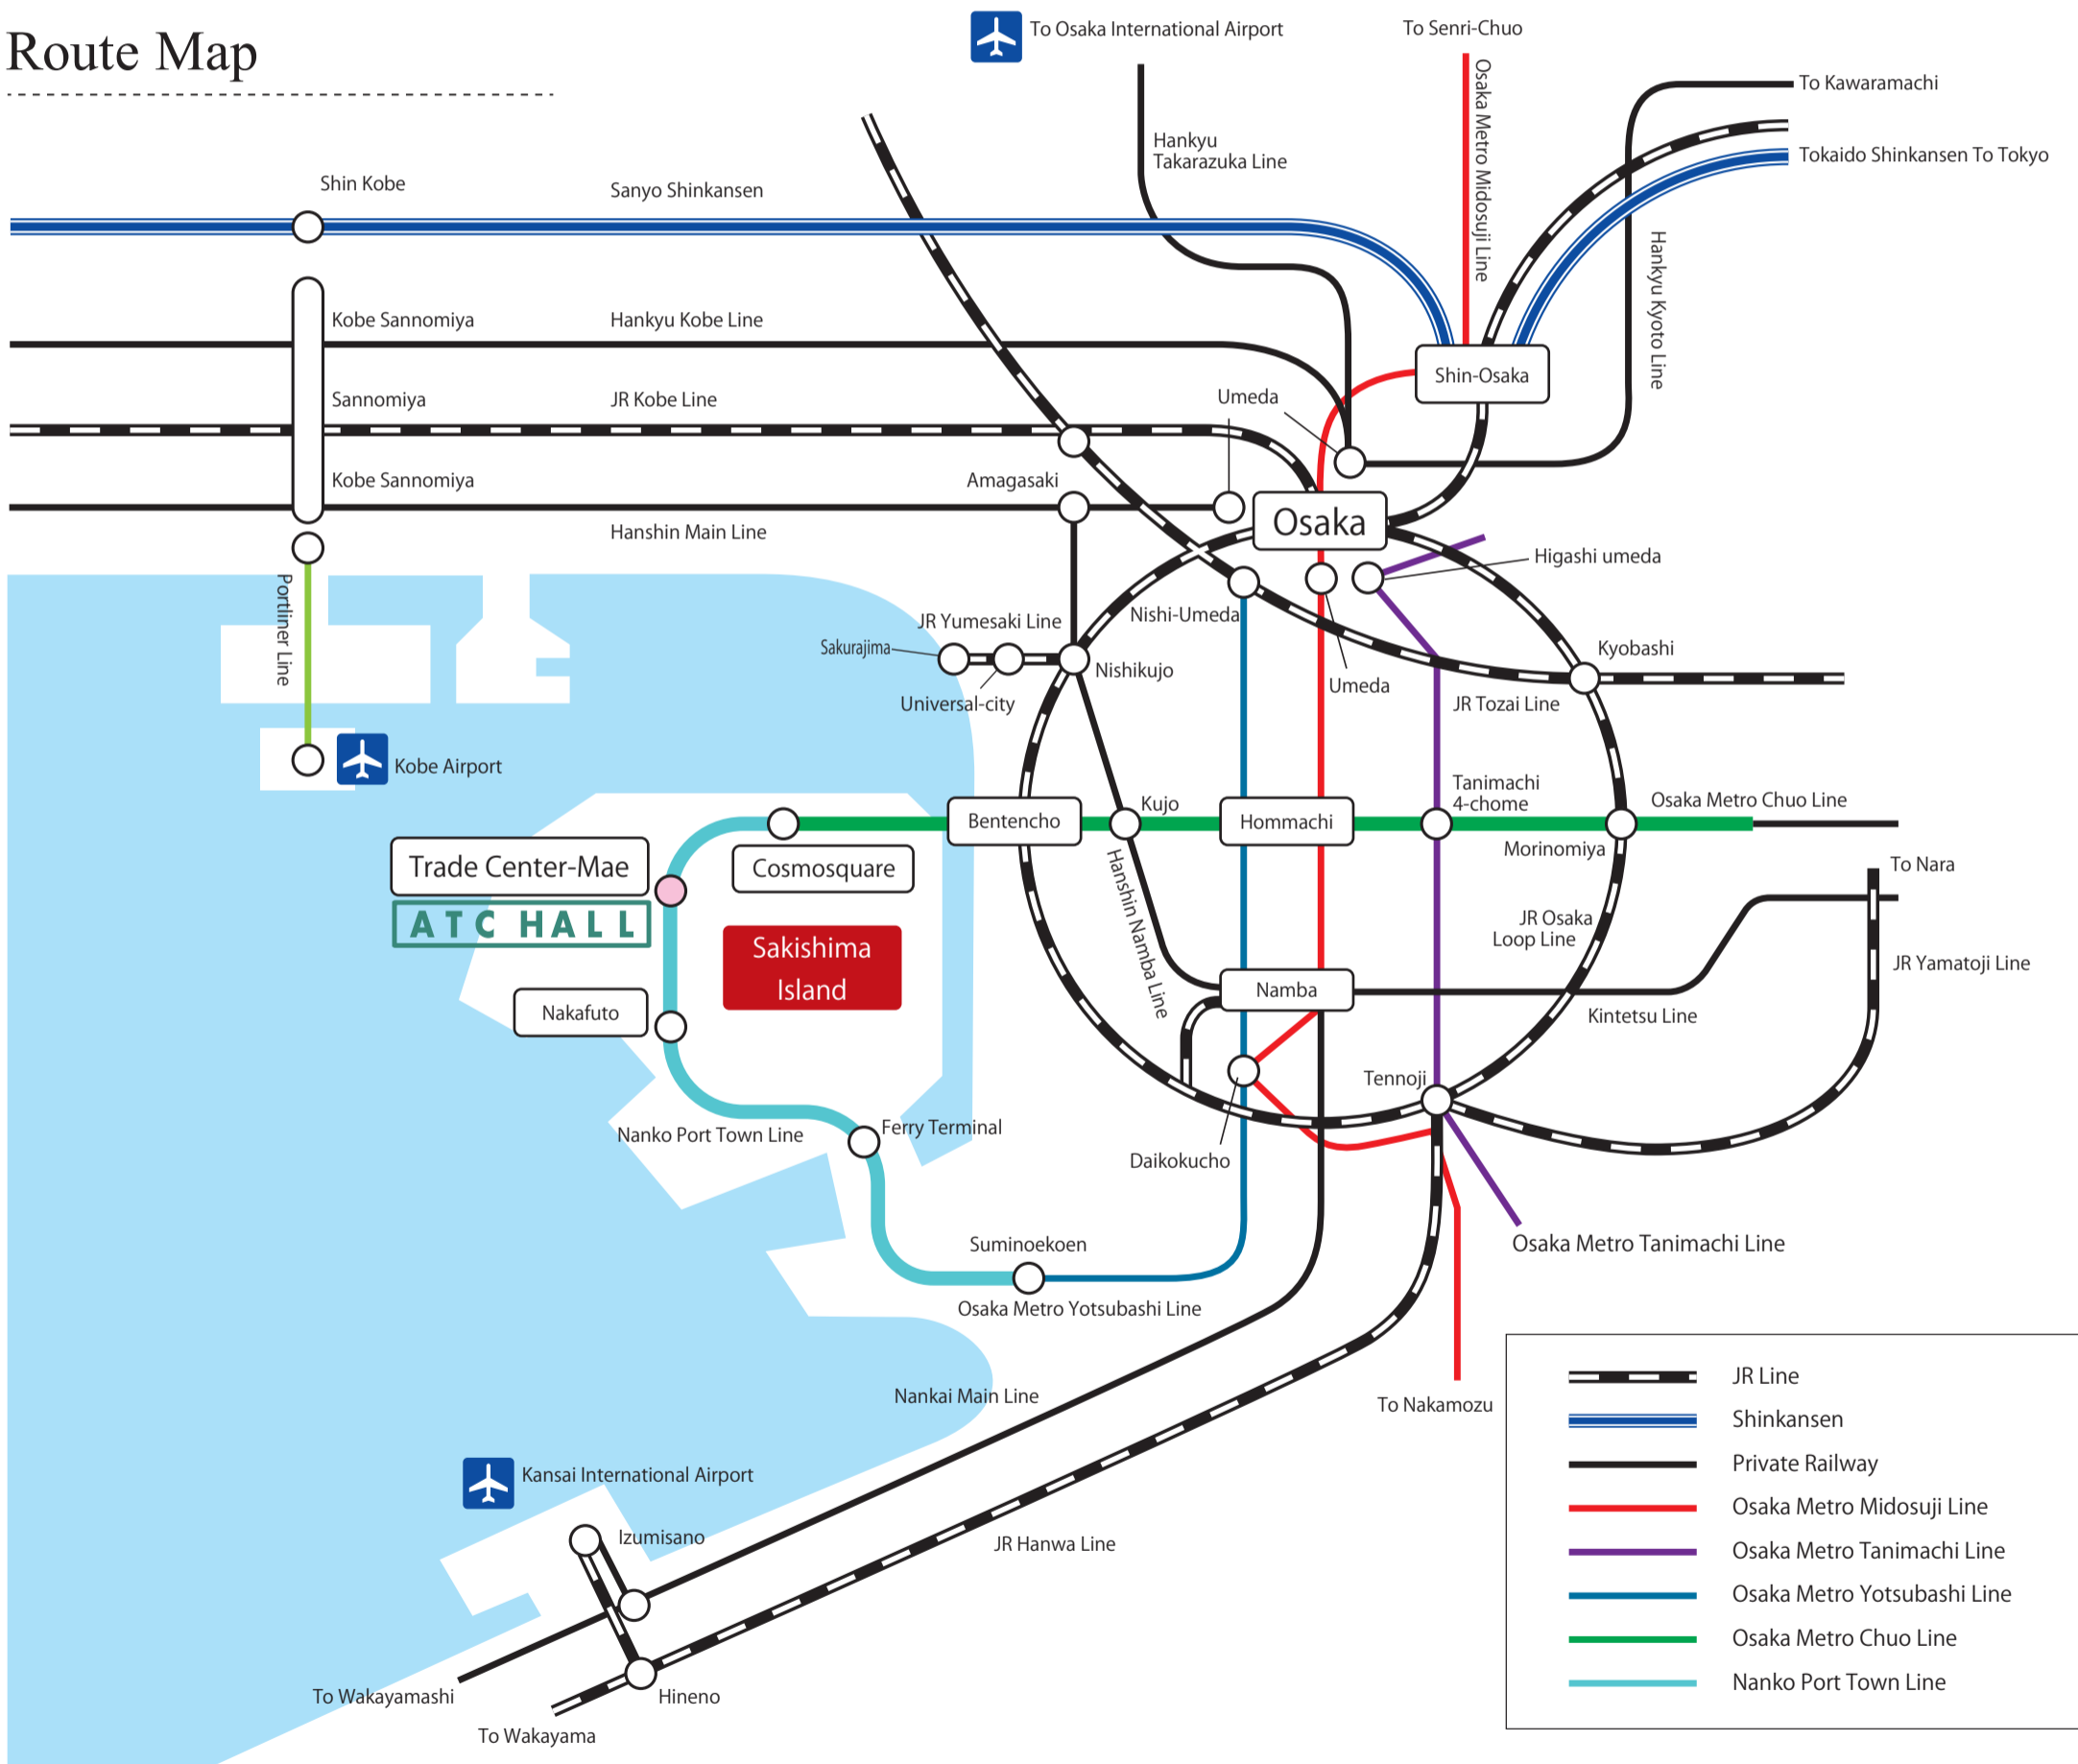

Route Map

-  JR Line
-  Shinkansen
-  Private Railway
-  Osaka Metro Midousuji Line
-  Osaka Metro Tanimachi Line
-  Osaka Metro Yotsubashi Line
-  Osaka Metro Chuo Line
-  Nanko Port Town Line