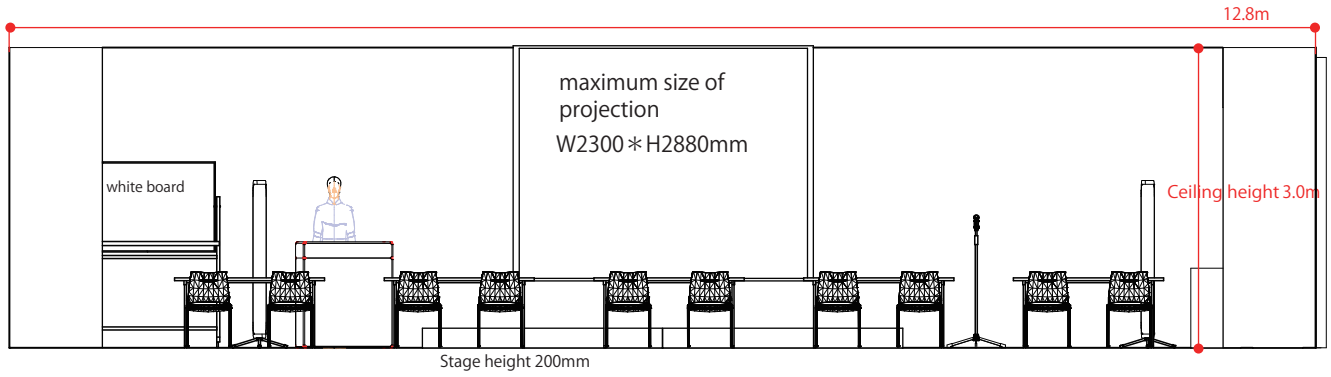

elevation

Layout plans