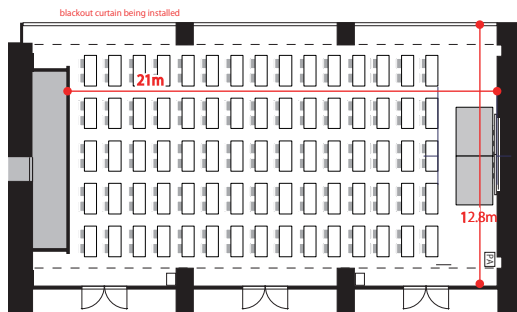

Classroom style for 150 pax

We offer the password to organizer.

3 LAN ports
※It's charged

▲ Standard Layout

Dimmable LED lights are installed.

Pre-installed Equipments <included in the room charge >

75 tables with apron
W1500*D600*H700

150 chairs

1 podium

1 white board

built-in screen
W2300*H2880mm

Low Stage 1
W4800*D1800*H200mm

1 Extension phone

1 Sign board
H900*H350mm

2 Small tables
W600*D700*H700mm