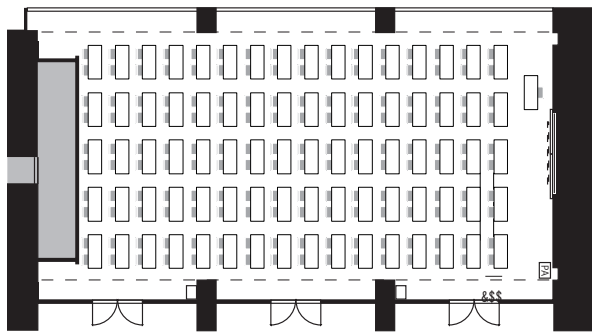

Classroom style for 150 pax

We offer the password to organizer.

3 LAN ports
※It's charged

▲ Standard Layout

Dimmable LED lights are installed.

Pre-installed Equipments <included in the room charge >

75 tables with apron
W1500*D600*H700

150 chairs

1 podium

1 white board

built-in screen
W2300*H2880mm

Low Stage 1
W4800*D1800*H200mm

1 Extension phone

1 Sign board
H900*H350mm

2 Small tables
W600*D700*H700mm

Built-in projector on ceiling

7000 Lumen
VGA、HDMI cable available

elevation

Layout plans

◆ GET IN TOUCH

+81-6-6615-5006

✉ atchall@atc-co.com