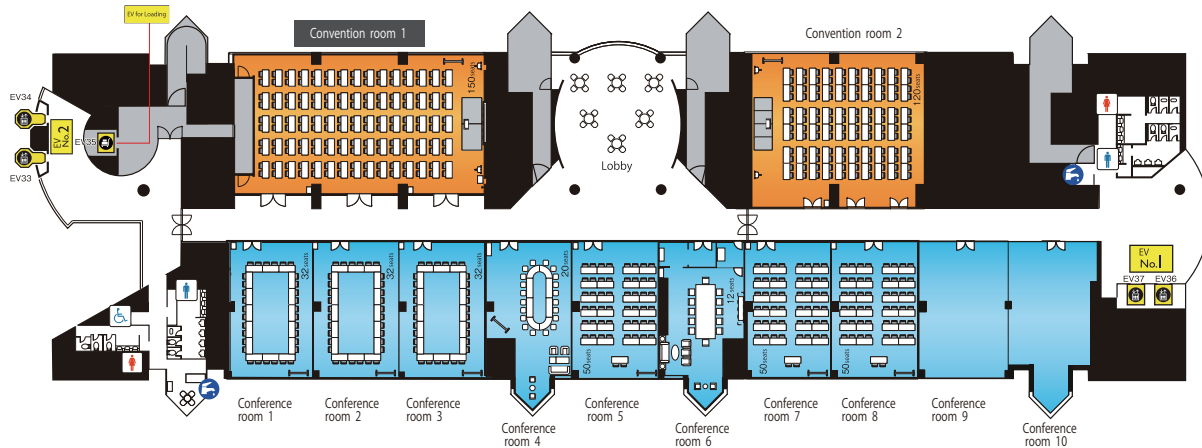

Classroom style for 150 pax

We offer the password to organizer.

3 LAN ports
※It's charged

▲ Standard Layout

Dimmable LED lights are installed.

Pre-installed Equipments <included in the room charge >

75 tables with apron
W1500*D600*H700

150 chairs

1 podium

1 white board

built-in screen
W2300*H2880mm

Low Stage 1
W4800*D1800*H200mm

1 Extension phone

1 Sign board
H900*H350mm

2 Small tables
W600*D700*H700mm