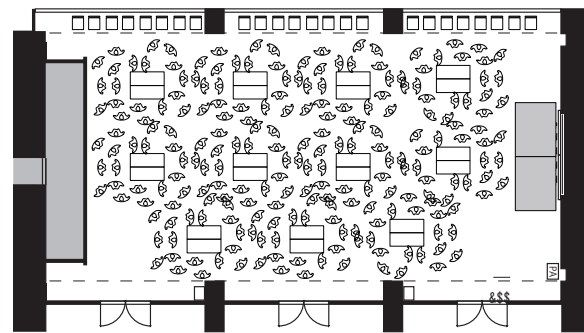

Classroom style for 150 pax

We offer the password to organizer.

3 LAN ports
※It's charged

▲ Standard Layout

Dimmable LED lights are installed.

Pre-installed Equipments <included in the room charge >

75 tables with apron
W1500*D600*H700

150 chairs

1 podium

1 white board

built-in screen
W2300*H2880mm

Low Stage 1
W4800*D1800*H200mm

1 Extension phone

1 Sign board
H900*H350mm

2 Small tables
W600*D700*H700mm

Built-in projector on ceiling

7000 Lumen
VGA、HDMI cable available

elevation

Layout plans

◆ GET IN TOUCH

+81-6-6615-5006

✉ atchall@atc-co.com