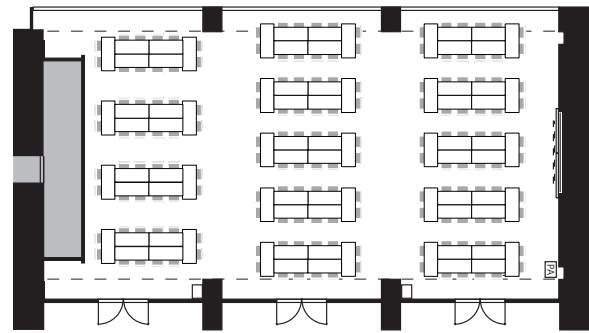

Classroom style for 150 pax

We offer the password to organizer.

3 LAN ports
※It's charged

▲ Standard Layout

Dimmable LED lights are installed.

Pre-installed Equipments <included in the room charge >

75 tables with apron
W1500*D600*H700

150 chairs

1 podium

1 white board

built-in screen
W2300*H2880mm

Low Stage 1
W4800*D1800*H200mm

1 Extension phone

1 Sign board
H900*H350mm

2 Small tables
W600*D700*H700mm

Built-in projector on ceiling

7000 Lumen
VGA、HDMI cable available

elevation

Layout plans

◆ GET IN TOUCH

+81-6-6615-5006

✉ atchall@atc-co.com