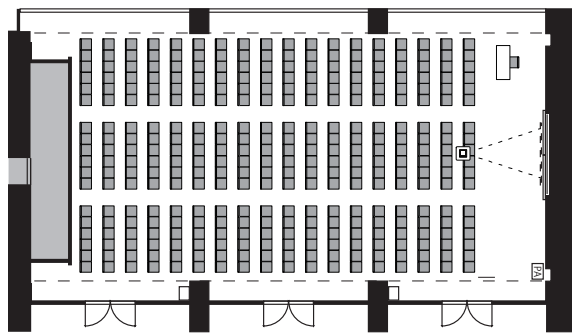

◆ GET IN TOUCH

+81-6-6615-5006

✉ atchall@atc-co.com