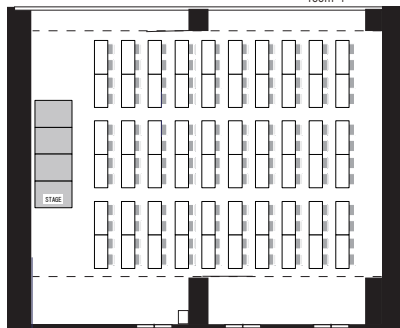

Classroom stlye for 120 pax

We offer the password to organizer.

2 LAN ports
※It's charged

▲ Standard Layout

Pre-installed Equipments <included in the room charge>

60 tables with apron
W1500*D600*H700

120 chairs

1 podium

1 white board

Low Stage 1
W4800*H1650*H200mm

1 Sign board
H900*H350mm

Pre-installed Equipments <Payment is required >

音響機器一式

Amplifier
2 speaker
Built-in speakers on ceiling
Wireless tuner
CD player
2 wired microphones
2 wireless microphones

※A/V operator is charged

Built-in projector on ceiling

5000 Lumen
VGA、HDMI cable available

elevations

Layout plans

▲ theatre 234 pax

▲ island style 132pax

▲ examination 110 pax