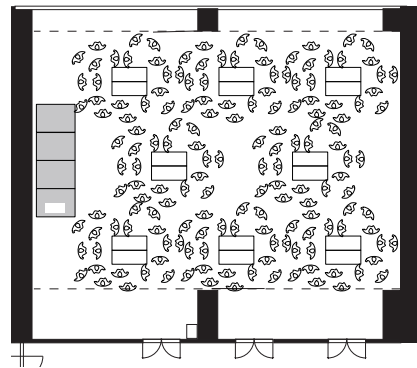

Classroom stlye for 120 pax

We offer the password to organizer.

2 LAN ports
※It's charged

▲ Standard Layout

Pre-installed Equipments <included in the room charge>

60 tables with apron
W1500*D600*H700

120 chairs

※A/V operator is charged

Built-in projector on ceiling

5000 Lumen
VGA、HDMI cable available

elevations

Layout plans

▲ theatre 234 pax

▲ island style 132pax

▲ examination 110 pax