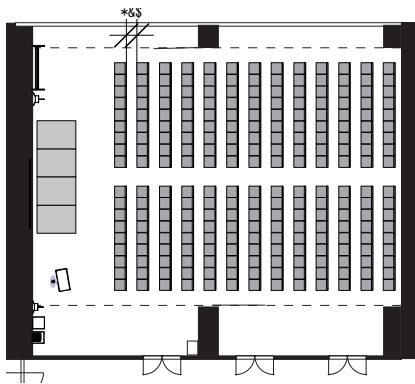

Classroom stlye for 120 pax

We offer the password to organizer.

2 LAN ports
※It's charged

▲ Standard Layout

Pre-installed Equipments <included in the room charge>

60 tables with apron
W1500*D600*H700

120 chairs

1 podium

1 white board

Low Stage 1
W4800*H1650*H200mm

1 Sign board
H900*H350mm

Pre-installed Equipments <Payment is required >

音響機器一式

Amplifier
2 speaker
Built-in speakers on ceiling
Wireless tuner
CD player
2 wired microphones
2 wireless microphones

※A/V operator is charged

Built-in projector on ceiling

5000 Lumen
VGA、HDMI cable available

elevations

Layout plans

▲ theatre 234 pax

▲ island style 132pax

▲ examination 110 pax