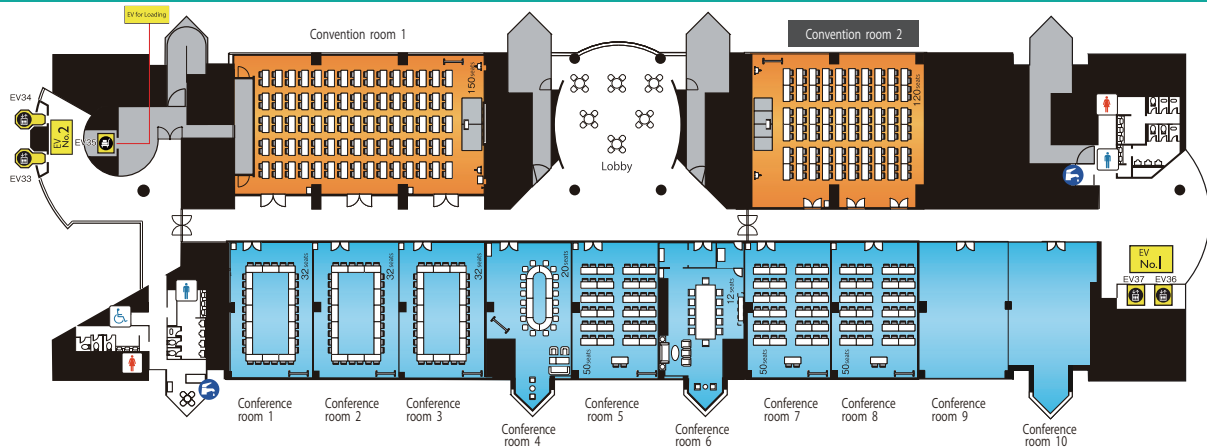

Classroom stlye for 120 pax

We offer the password to organizer.

2 LAN ports
※It's charged

▲ Standard Layout

Pre-installed Equipments <included in the room charge>

60 tables with apron
W1500*D600*H700

120 chairs

1 podium

1 white board

Low Stage 1
W4800*H1650*H200mm

1 Sign board
H900*H350mm

Pre-installed Equipments <Payment is required >

音響機器一式

Amplifier
2 speaker
Built-in speakers on ceiling
Wireless tuner
CD player
2 wired microphones
2 wireless microphones

※A/V operator is charged

Built-in projector on ceiling

5000 Lumen
VGA、HDMI cable available

elevations

Layout plans

▲ theatre 234 pax

▲ island style 132pax

▲ examination 110 pax