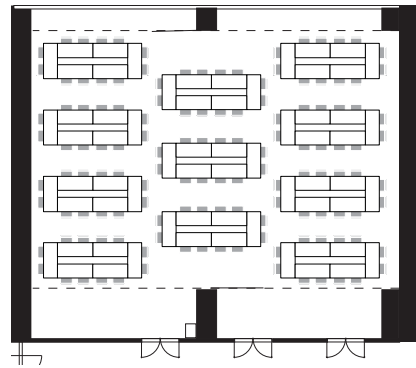

Classroom stlye for 120 pax

We offer the password to organizer.

2 LAN ports
※It's charged

▲ Standard Layout

Pre-installed Equipments <included in the room charge>

60 tables with apron
W1500*D600*H700

120 chairs

1 podium

1 white board

Low Stage 1
W4800*H1650*H200mm

1 Sign board
H900*H350mm

Pre-installed Equipments <Payment is required >

音響機器一式

Amplifier
2 speaker
Built-in speakers on ceiling
Wireless tuner
CD player
2 wired microphones
2 wireless microphones

※A/V operator is charged

Built-in projector on ceiling

5000 Lumen
VGA、HDMI cable available

elevations

Layout plans

▲ theatre 234 pax

▲ island style 132pax

▲ examination 110 pax