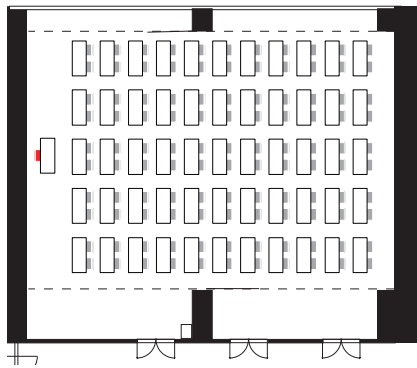

Classroom stlye for 120 pax

We offer the password to organizer.

2 LAN ports
※It's charged

▲ Standard Layout

Pre-installed Equipments <included in the room charge>

60 tables with apron
W1500*D600*H700

120 chairs

1 podium

1 white board

Low Stage 1
W4800*H1650*H200mm

1 Sign board
H900*H350mm

Pre-installed Equipments <Payment is required >

音響機器一式

Amplifier
2 speaker
Built-in speakers on ceiling
Wireless tuner
CD player
2 wired microphones
2 wireless microphones

※A/V operator is charged

Built-in projector on ceiling

5000 Lumen
VGA、HDMI cable available

elevations

Layout plans

▲ theatre 234 pax

▲ island style 132pax

▲ examination 110 pax