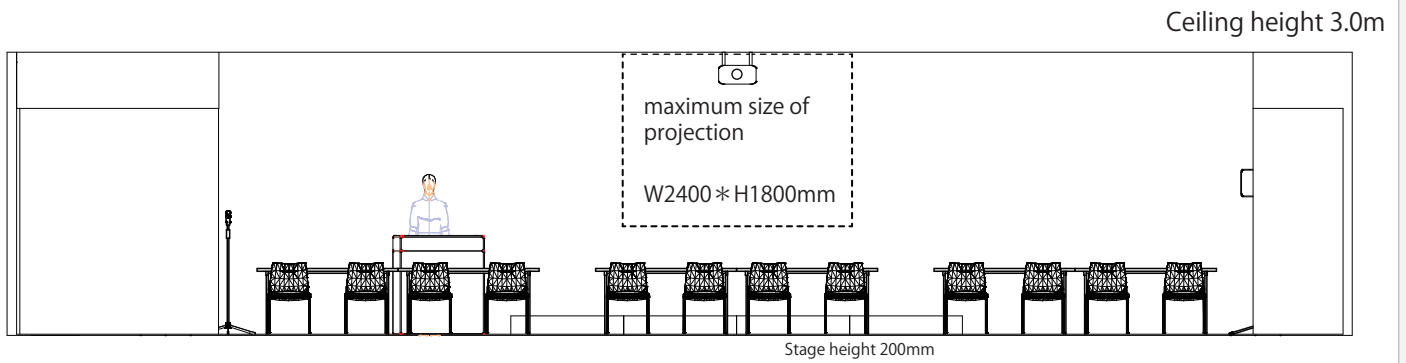

Classroom stlye for 120 pax

We offer the password to organizer.

2 LAN ports
※It's charged

▲ Standard Layout

Pre-installed Equipments <included in the room charge>

60 tables with apron
W1500*D600*H700

120 chairs

1 podium

1 white board

Low Stage 1
W4800*H1650*H200mm

1 Sign board
H900*H350mm

Pre-installed Equipments <Payment is required >

音響機器一式

Amplifier
2 speaker
Built-in speakers on ceiling
Wireless tuner
CD player
2 wired microphones
2 wireless microphones

※A/V operator is charged

Built-in projector on ceiling

5000 Lumen
VGA、HDMI cable available

elevations

Layout plans

▲ theatre 234 pax

▲ island style 132pax

▲ examination 110 pax